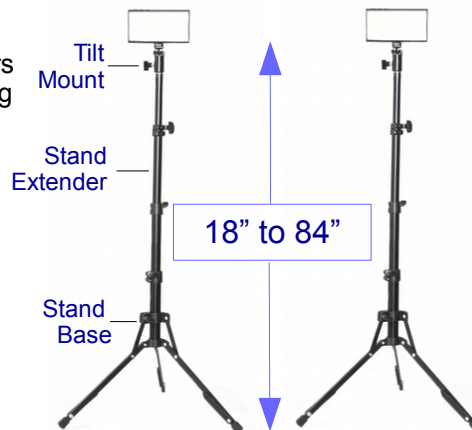

Triple Pocket Light Kit

For Photojournalist & MMJ shooters on-the-go and on a budget. Everything included fits in compact, light-weight weather-proof case.

Includes:

- (3) PocketLight II - (2) Stand (1) Camera
- (2) Stand Bases (18" to 38")
- (2) Stand Extender (16" to 48")
- (1) Camera Mount
- (2) Tilting LED Stand Mount
- (1) Triple Channel USB Charger
- (3) Charge Cables
- (1) Weather-Proof Hard Case

Model PL-3K Item 91094

Camera not included

Perfect MMJ Light Kits!

Only 13 Pounds!
18" x 14" x 6.5"

Dramatically improve your video quality for news gathering and remote reporting

Dual Pocket Light Kit

For on-the-go and on a budget shooters that need a (2) head light kit. Everything included fits in compact, light-weight weather-proof case.

Includes:

- (2) PocketLight II Tunable LED Lights
- (2) Stand Bases (18" to 38")
- (2) Stand Extender (16" to 48")
- (2) Tilting LED Stand Mount
- (1) Triple Channel USB Charger
- (2) Charge Cables
- (1) Weather-Proof Hard Case

Model PL-2K Item 91090

18" to 84"

Easily and quickly sets-up without the need for AC power.

Packs in seconds in compact travel case

Only 12 Pounds!

FEATURES

- Travel Friendly
- DC Powered
- Multi-Use LEDs
- Ruggedized
- Color Changing
- Light-Weight
- Easy Operation
- Cost Effective