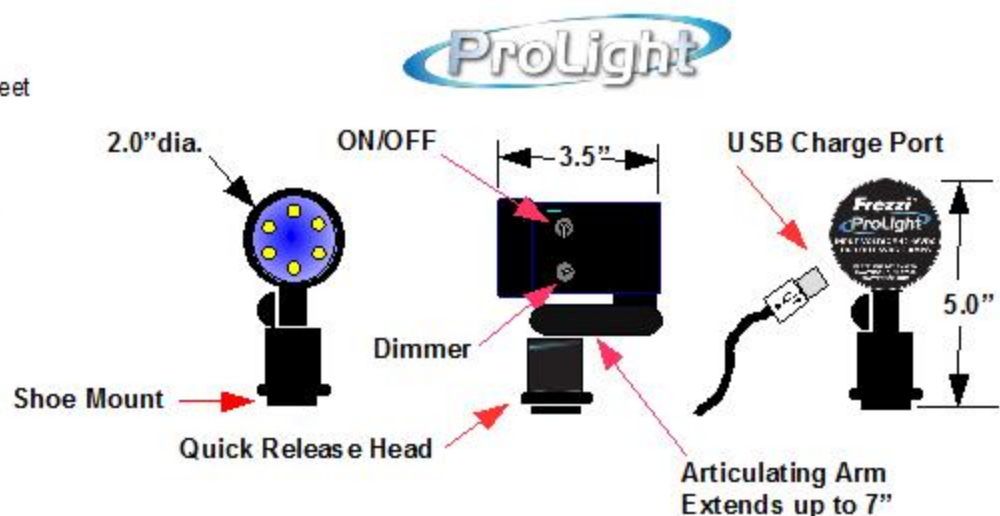

Includes Female Shoe for Cameras with 1/4-20 thread

Specifications subject to change without notice