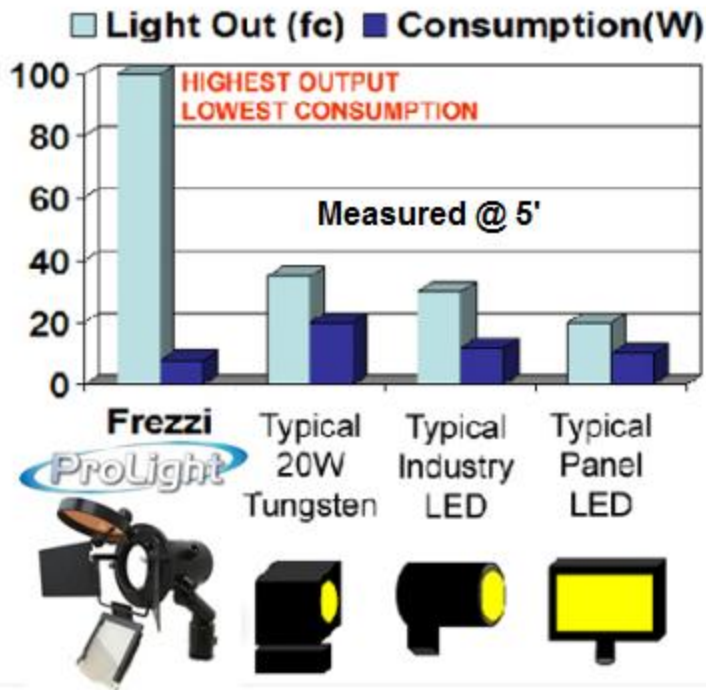

The Frezzi ProLight is machined from solid aircraft-grade aluminum that will provide years of reliable service.

Instant diffusion and accurate color change with flip down filters, eliminates imprecise dial adjustments while maintaining highest output and lowest power consumption.