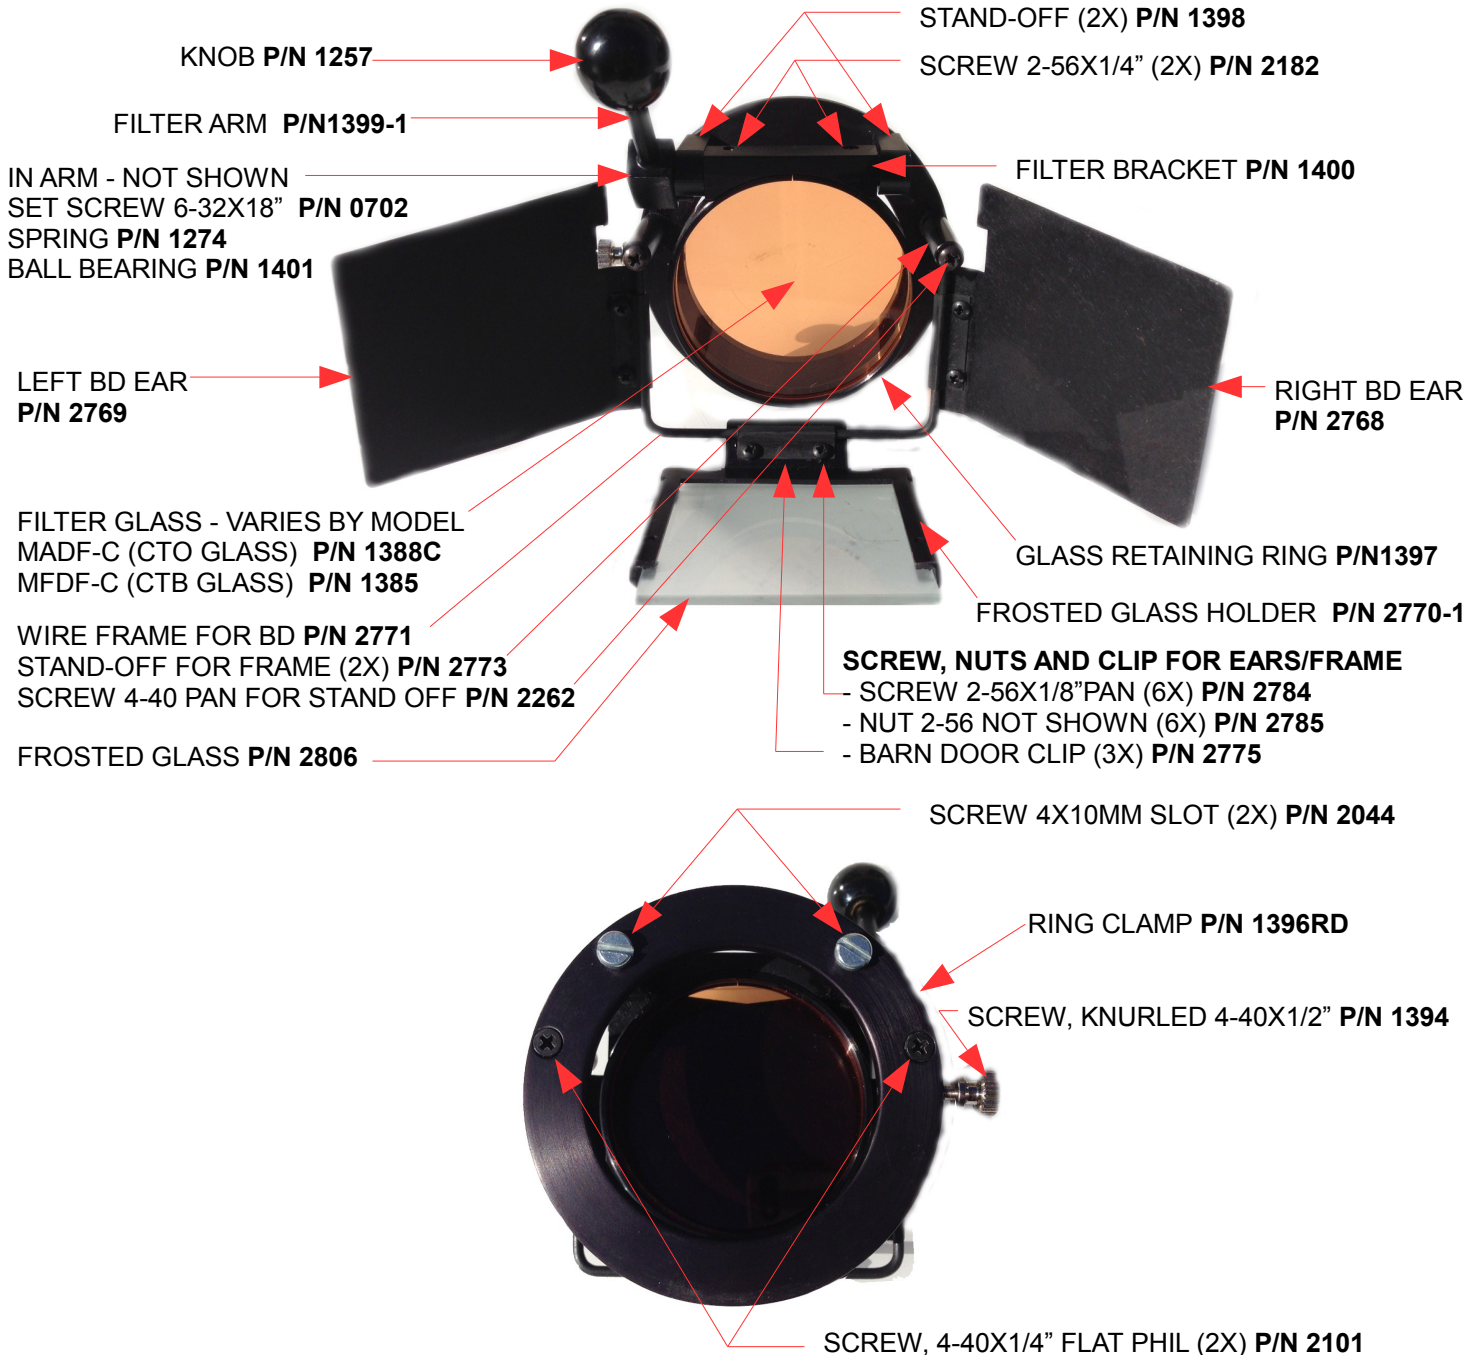

Spare Parts List

Combo Filter for Mini-Fill Lights and EyLight

Models: MADF-C and MFDF-C

MADF-C 96214

Combo accessory with 5000K to 3000K color changer, diffusion and 2 leaf BD (use with ELCK)

MFDF-C 96215

Combo accessory with 3000K to 5000K color changer, diffusion and 2 leaf BD (use with ELWK)

Frezzi Energy System

7 Valley Street • Hawthorne, NJ • 07506 • USA
www.frezzi.com • info@frezzi.com • Phone (973) 427-1160 • Fax (973) 427-0934
(specifications subject to change without notice)