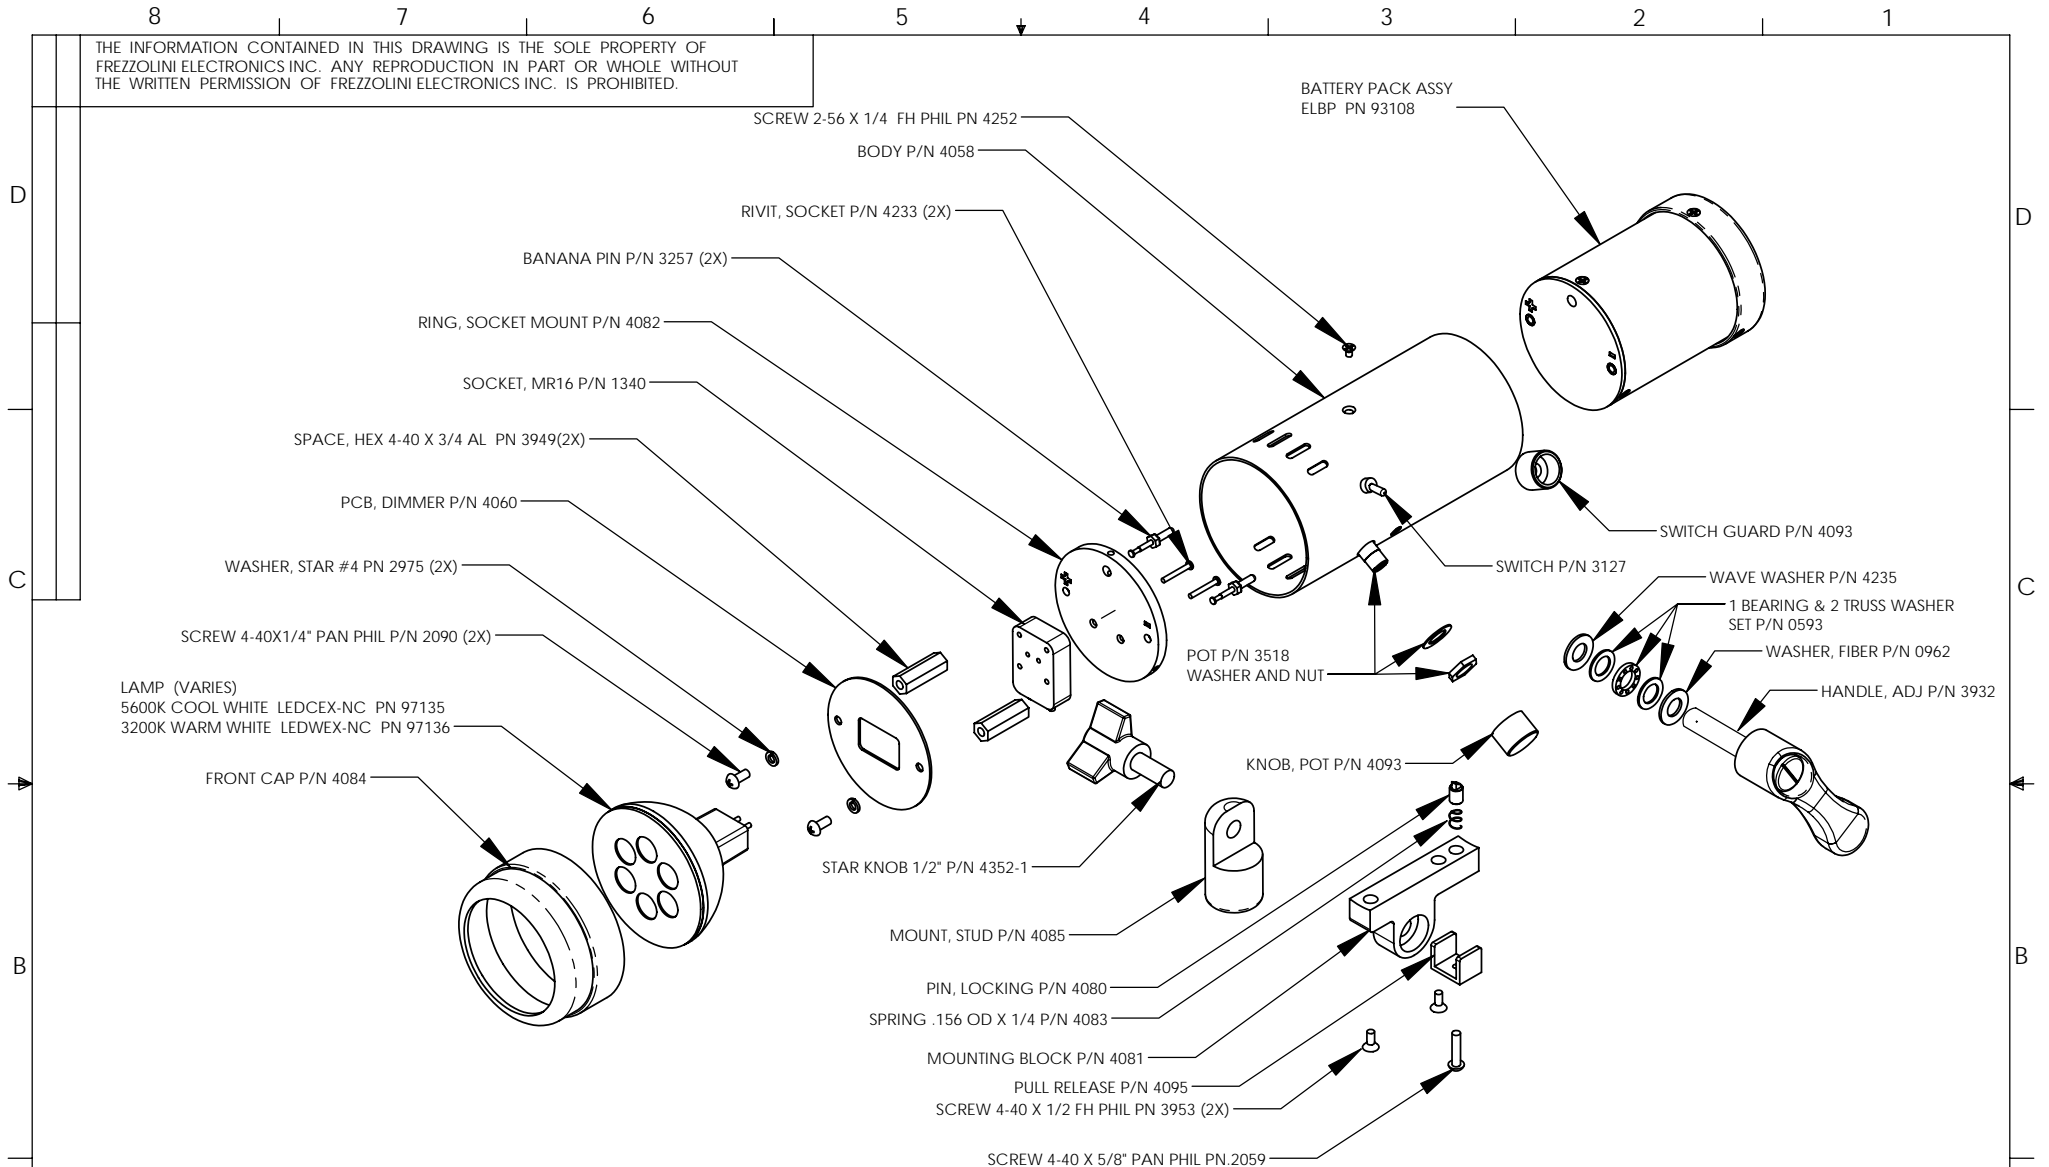

LAMP (VARIES)
 5600K COOL WHITE LEDCEX-NC PN 97135
 3200K WARM WHITE LEDWEX-NC PN 97136

ITEM NO.	PART OR IDENTIFYING NO.	NOMENCLATURE OR DESCRIPTION	MATERIAL SPECIFICATION	QTY REQD
PARTS LIST				
UNLESS OTHERWISE SPECIFIED DIMENSIONS ARE IN INCHES		CAD GENERATED DRAWING, DO NOT MANUALLY UPDATE		FREZZI ENERGY SYSTEMS EyLight Part List Assembly Drawing
TOLERANCES ARE:		APPROVALS	DATE	
FRACTIONS DECIMALS ANGLES		DRAWN	KC 9/12/16	
+ .XX+ .02 + 1		CHECKED		
.XXX+.005		RESP ENG		
MATERIAL	--	MFG ENG		
FINISH	--	QUAL ENG		
NEXT ASSY	USED ON	DO NOT SCALE DRAWING		SIZE DWG. NO. REV. A
APPLICATION		SCALE	CAD FILE:	SHEET OF