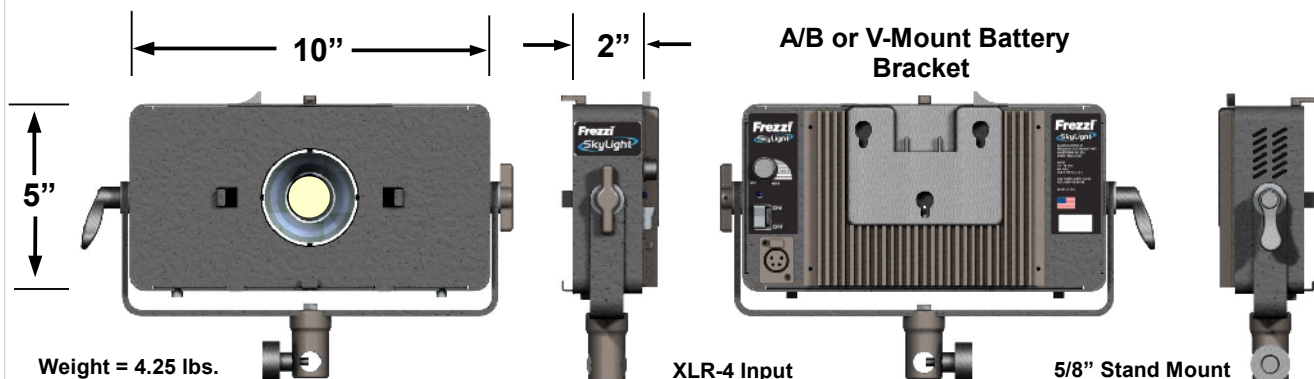

Frezzi®

Another Amazing
Frezzi Breakthrough!

SkyLight

Compact Portable LED with HMI Type Output

NEW

High Intensity Daylight-Usable LED that Doesn't Fade in the Sun

Frezzi redefined high-output portable LED lighting with the revolutionary **HyLight**, now our advanced **SkyLight** delivers an impressive amount of daylight-balanced light suitable for indoor/outdoor news gathering and field production. It's a highly portable LED fixture powered by standard broadcast batteries, DC or AC power. Delivers equivalent light to a 650 Watt tungsten or 125W HMI source while drawing only 75W of power. Fully dimmable with selectable beam angles using quick change reflector technology.

- **Ultra High Output** – 240 fc at 5' in flood, 640 fc at 5' in spot – Highest output in power class
- **Long Run Time** – Over 1 Hour with Frezzi FLB-100 battery
- **Small & Compact** – Portable for “Run & Gun” in complete travel-friendly 2 head light kit
- **High Quality White Light** – High CRI single source 5600K daylight light without pixilation or color fringing
- **True Color Dimming** – 100% to 0 dimming without color shift
- **Wide Range Input** – 12 to 36 VDC, using A/B or V-Mnt. battery, 30V belts/power packs or AC power supply
- **Weatherproof** – Useable in all weather conditions
- **Frezzi Durability** – All aluminum design built to Frezzi “industry work horse” standard
- **Silent Operation** – No fan with reliable passive cooling
- **Complete Accessories** – Barn doors, filters and light modifiers available

Photometrics

Distance	24°	32°	50°
5 feet	640 fc	480 fc	240 fc

Output Comparison at 5 feet in foot-candles

- Shoot Brighter!
- Shoot Better!
- Shoot Longer!
- Travel Lighter!
- Quick Setup!

Skylight measured with 50° flood reflector. Others from typical fixture published data, flood or diffused at 5 feet.