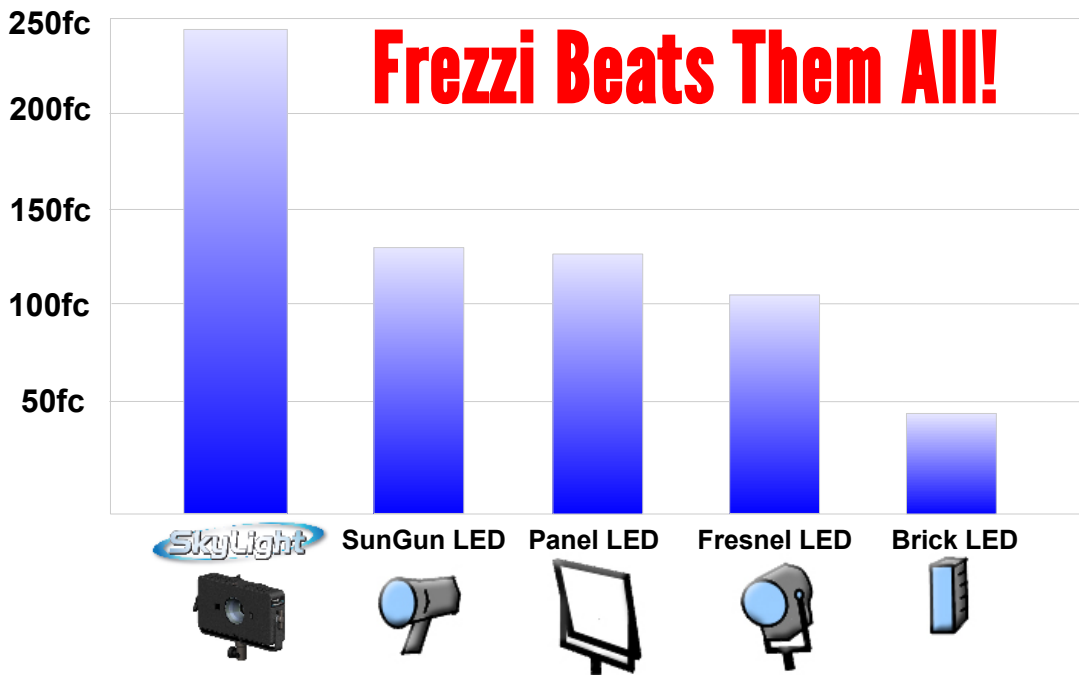

Output Comparison at 5 feet in foot-candles

- ☒ Shoot Brighter!
- ☒ Shoot Better!
- ☒ Shoot Longer!
- ☒ Travel Lighter!
- ☒ Quick Setup!

Skylight measured with 50° flood reflector. Others from typical fixture published data, flood or diffused at 5 feet.

SkyLight Professional AC/DC Dual Head Travel Kit

The SkyLight Dual Head AC/DC Kit includes everything required for a professional two head shoot.

Safely transport in the watertight travel-friendly case featuring telescoping pull handle and wheels.

Model SLK-2A (shown)
Size: 24" x 16" x 10"
Weight: **33 lbs**